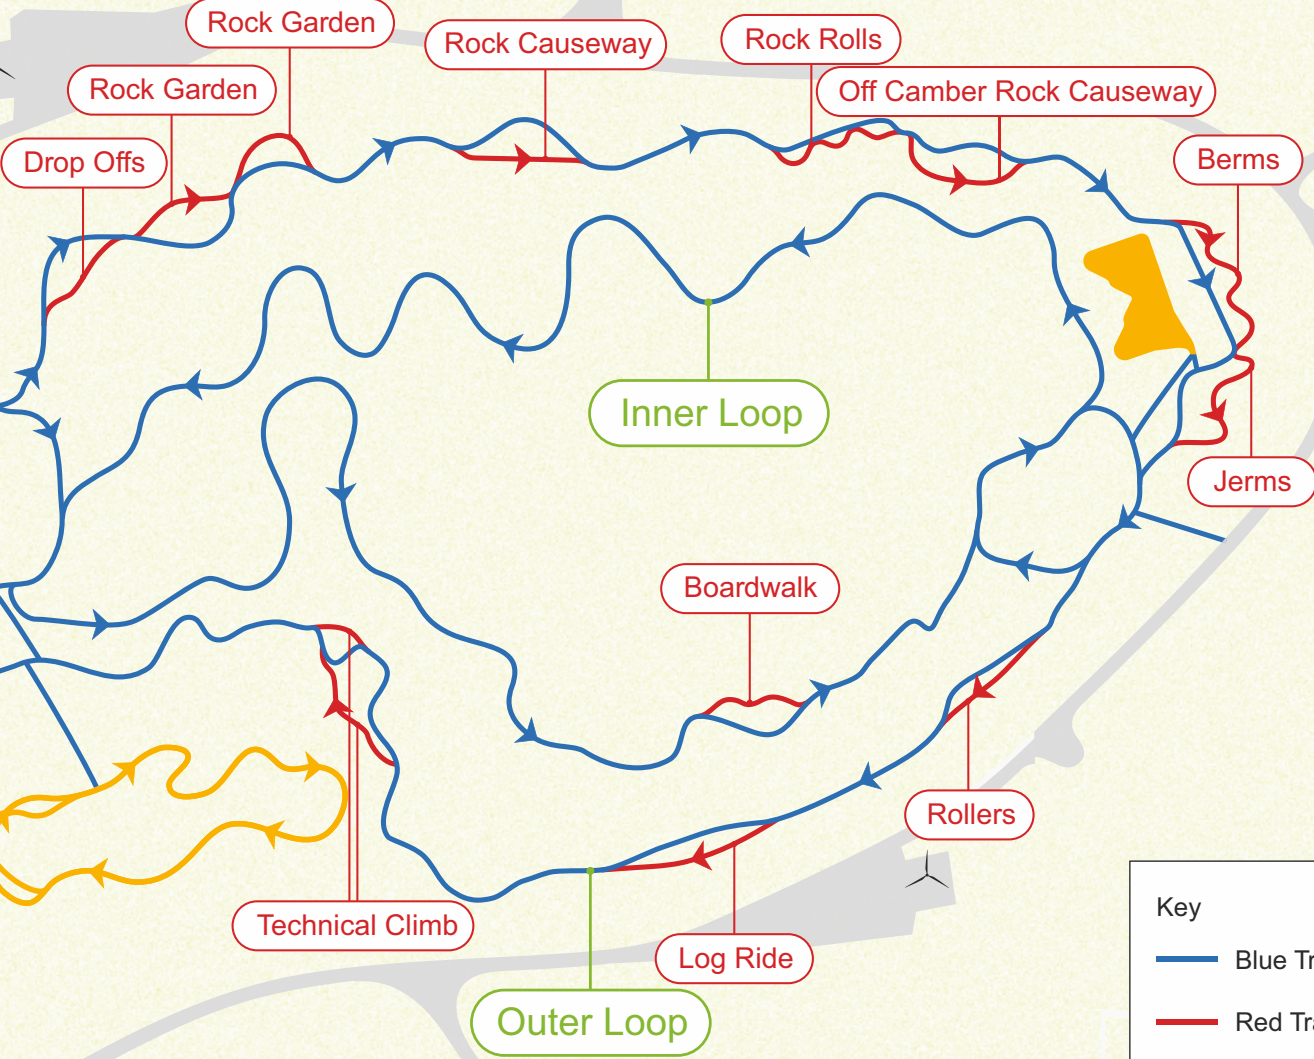

WELCOME TO
WHITELEE
MOUNTAIN BIKE TRAILS

Visitor Centre 750m

Site Entrance

Picnic Area

Key

- Blue Trail
- Red Trail
- Skills Trail
- Pump Track Area
- Link Trails
- Wind Turbine
- Shelter